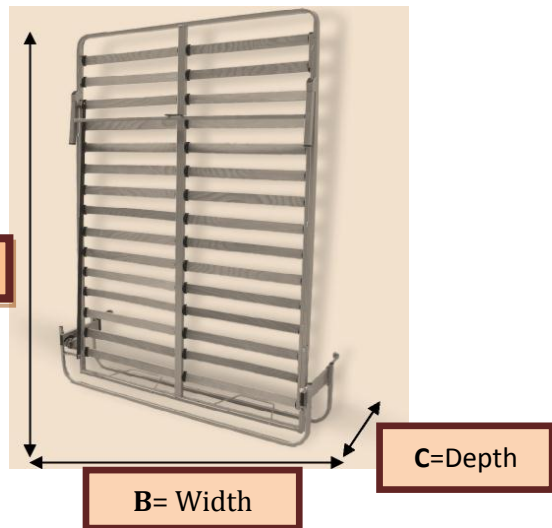

Hideaway Bed "Spec Sheet"

Standard Australian Bed Mattress/Linen Size	Single 92cm x 187cm	Double 137cm x 187cm	Queen 153cm x 203cm
Bed Model			
EURO DIY	A=1950mm B=1055mm C= 435mm	A=1950mm B= 1555mm C=435mm	A= 2100mm B=1655mm C=435mm

Standard Australian Bed Mattress/Linen Size	Single 92cm x 187cm	Double 137cm x 187cm	Queen 153cm x 203cm
Bed Model			
Manual Foot	Not Available	A=2100mm B=1500mm C=500mm D=2200mm	A=2100mm B=1600mm C=500mm D=2350mm
Fold Down Door (Upright)	A= 2230mm B=992mm C=500mm D=2200mm	A=2230mm B=1492mm C=500mm D=2200mm	A=2230mm B=1592mm C=500mm D=2350mm
Fold Down Door (Side fold)	A=1140mm B=2000mm C=500mm D=1250mm	Not Available	Not Available
Special Notes: 1) Based on 16mm board thickness. 2) Above models are NOT DIY, and must only be installed by a Cabinet Maker, Joiner or Builder.			

Dimension / Space needed for installation of the **Euro DIY** Hideaway Bed Mechanism (not including Cabinetry)