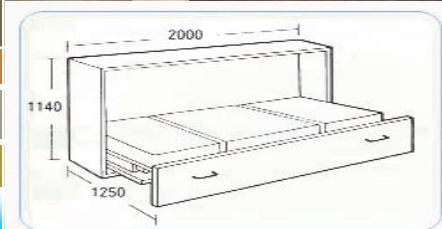

New

Fold Down Door & Horizontal Side Fold Hideaway Bed

Turn one room into two

- Light weight operation.
- Strong powder-coated steel frame mechanism.
- Adjustable counter balance system.
- Bed frame manufactured with cambered beech slats for back support.
- Quality European made mechanism.
- Use Standard Australian innerspring Mattresses (no pillow tops).
- 5 Year Warranty.
- Ideal for everyday use.
- **Fold Down Door Wall Bed Mechanism ONLY**
- Delivery within 7-14 working days Australia wide.
- Cabinetry cutting list available on request.

Specialising in
Space Saver
Hideaway Wall Beds

Visit: www.hideawaybeds.com.au or Call: 1300 880 857

The Fold Down Door is the superior classy option. You can customise the Fold Down Door Hideaway Bed from a lounge room setout to the most luxurious main bedroom. It is light weight, smooth and it's quiet operation ensures a wonderful nights sleep.

Photo Gallery displays for Home/Office, Kids Room, Lounge Rooms and more.. Email us on sales@hideawaybeds.com.au to receive more photos.

Additional Information:

The Fold Down Door Horizontal Side Fold single wall bed is ideal for low height applications. Standing just under 1200mm high, this unit has all the features of the Fold Down Door and is light-weight. Available in Single size only. All Hideaway Beds are the latest in design, comfort and safety.